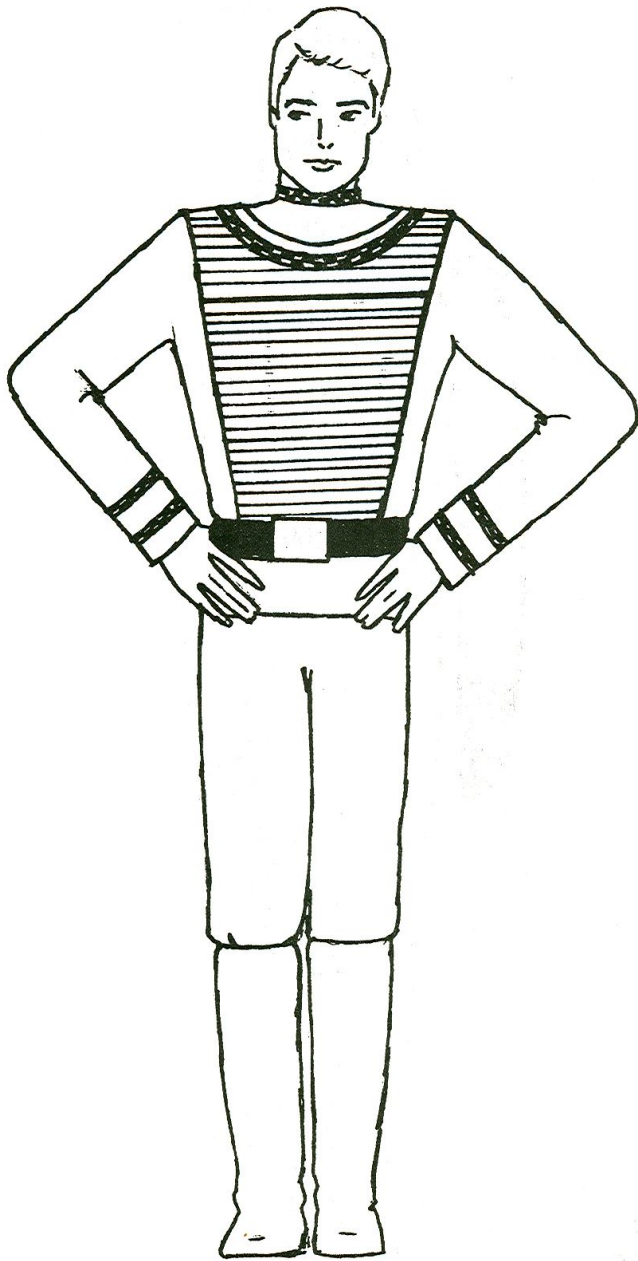

MALE CONTROL DUTY UNIFORM

TUNIC—BLUE
PANTS—BLUE
BOOTS—BLACK
BELT—BLACK

COMMANDER CONTROL DUTY UNIFORM

SAME AS CONTROL UNIFORM
CAPE IS DARK BLUE