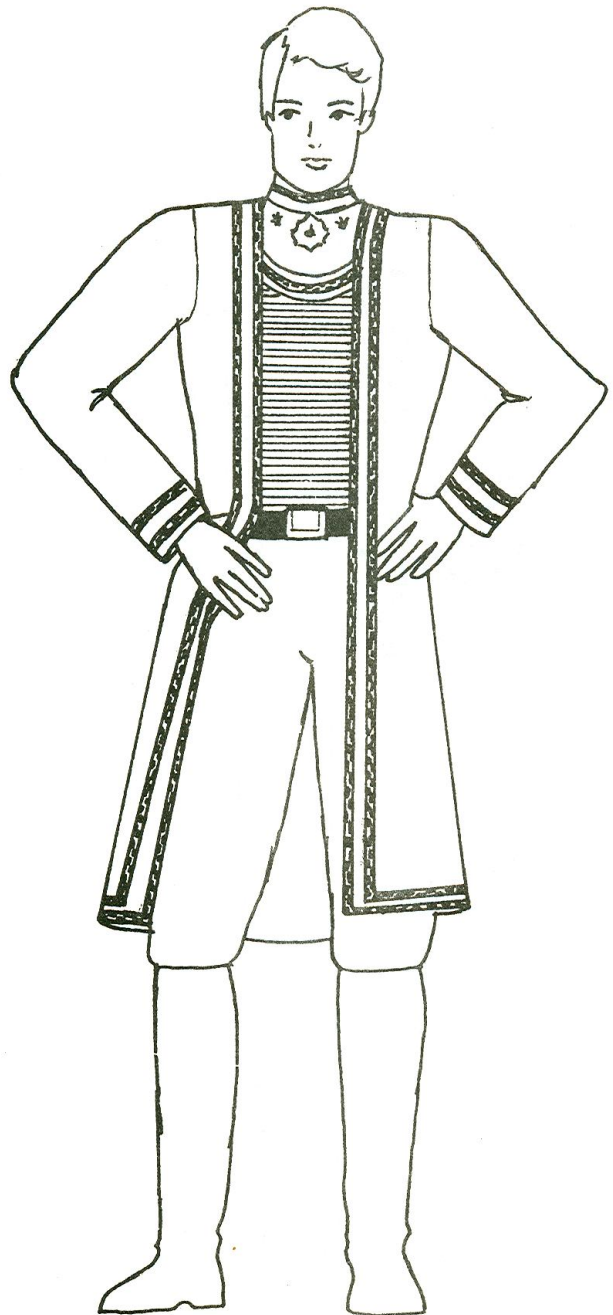

MALE CONTROL DUTY UNIFORM

TUNIC—BLUE
PANTS—BLUE
BOOTS—BLACK
BELT—BLACK

COMMANDER CONTROL DUTY UNIFORM

SAME AS CONTROL UNIFORM
CAPE IS DARK BLUE