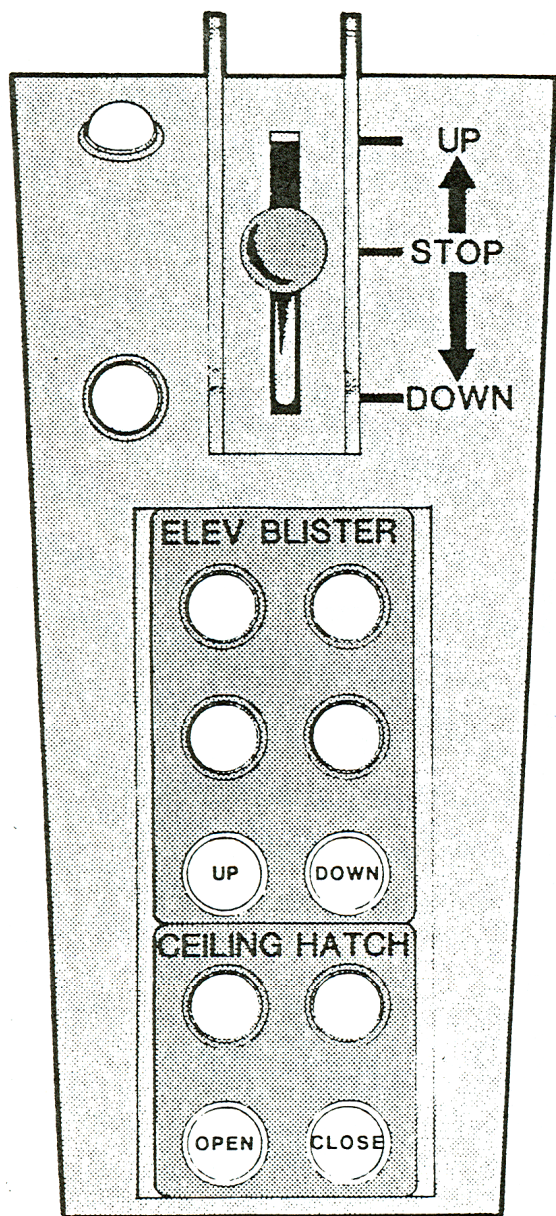

ELEVATOR CONTROL ELEVATOR & NAVIGATION SITE

The Jupiters elevator is designed not only to transport personnel and equipment between decks, but also as an elevating platform for the navigation site. The site, mounted in a blister or bubble dome, will be raised through a ceiling hatch for a clear view of the stars.