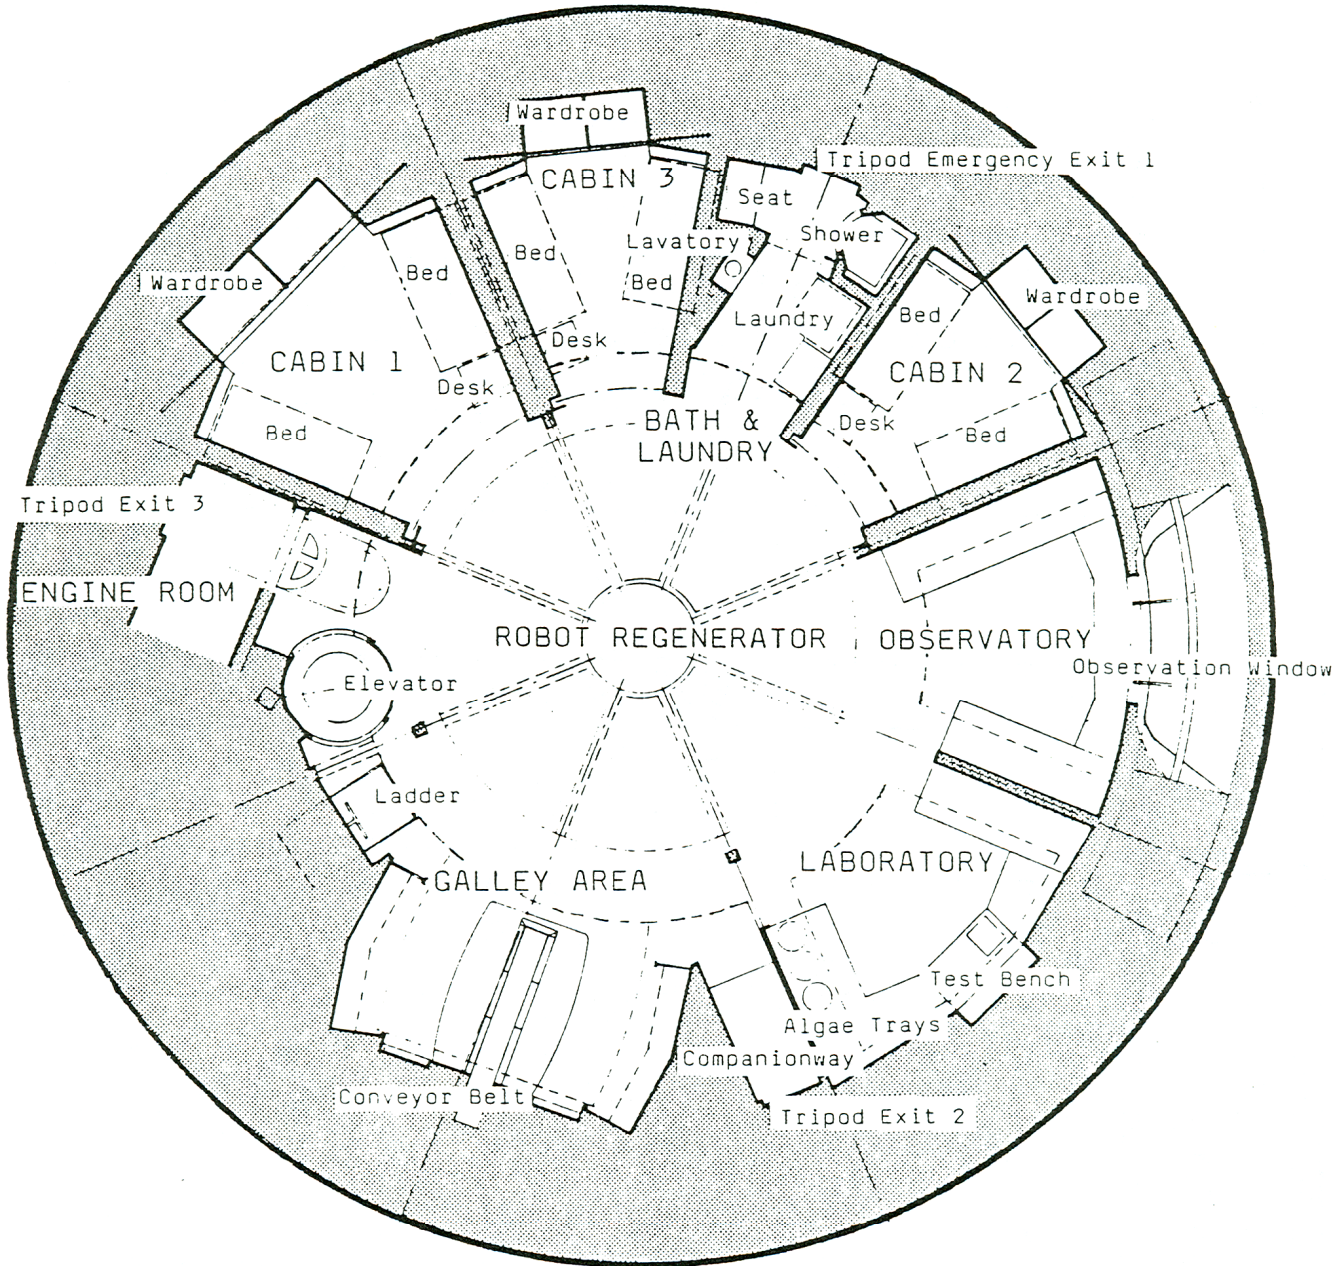

JUPITER 2 OPERATORS MANUAL

LOWER DECK

This is the primary living deck for the space family, it contains sleeping quarters, galley, laboratory and the spaceships "extra" crew member--an environmental control Robot. Landing gear will extend from the lower deck to provide access to the surface of the new planet. An Observatory will provide a clear view of the future camp site and farm.