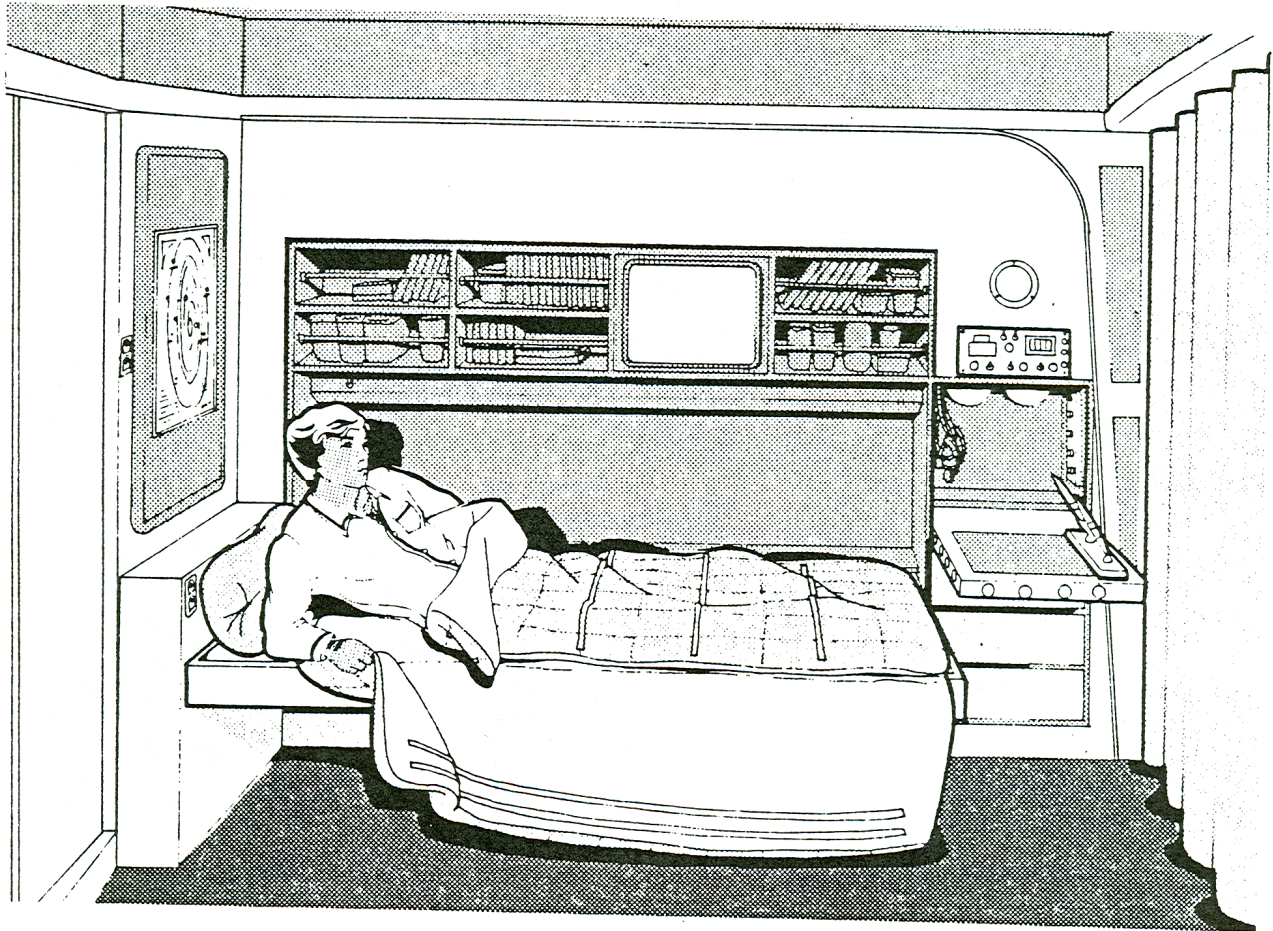

## CABINS

The Spaceship has three Staterooms, or Cabins. Cabin 1 is the Captains Cabin, featuring two large wardrobes and additional shelf storage space. Cabin 2 & 3 are identical to each other and are slightly smaller than Cabin 1. Each cabin contains two fold-down beds, two wardrobes, a fold-down desk and a wall mounted TV screen. Velcro fastenings on the sleep restraint keep the astronauts from floating out of bed in the event of zero gravity.