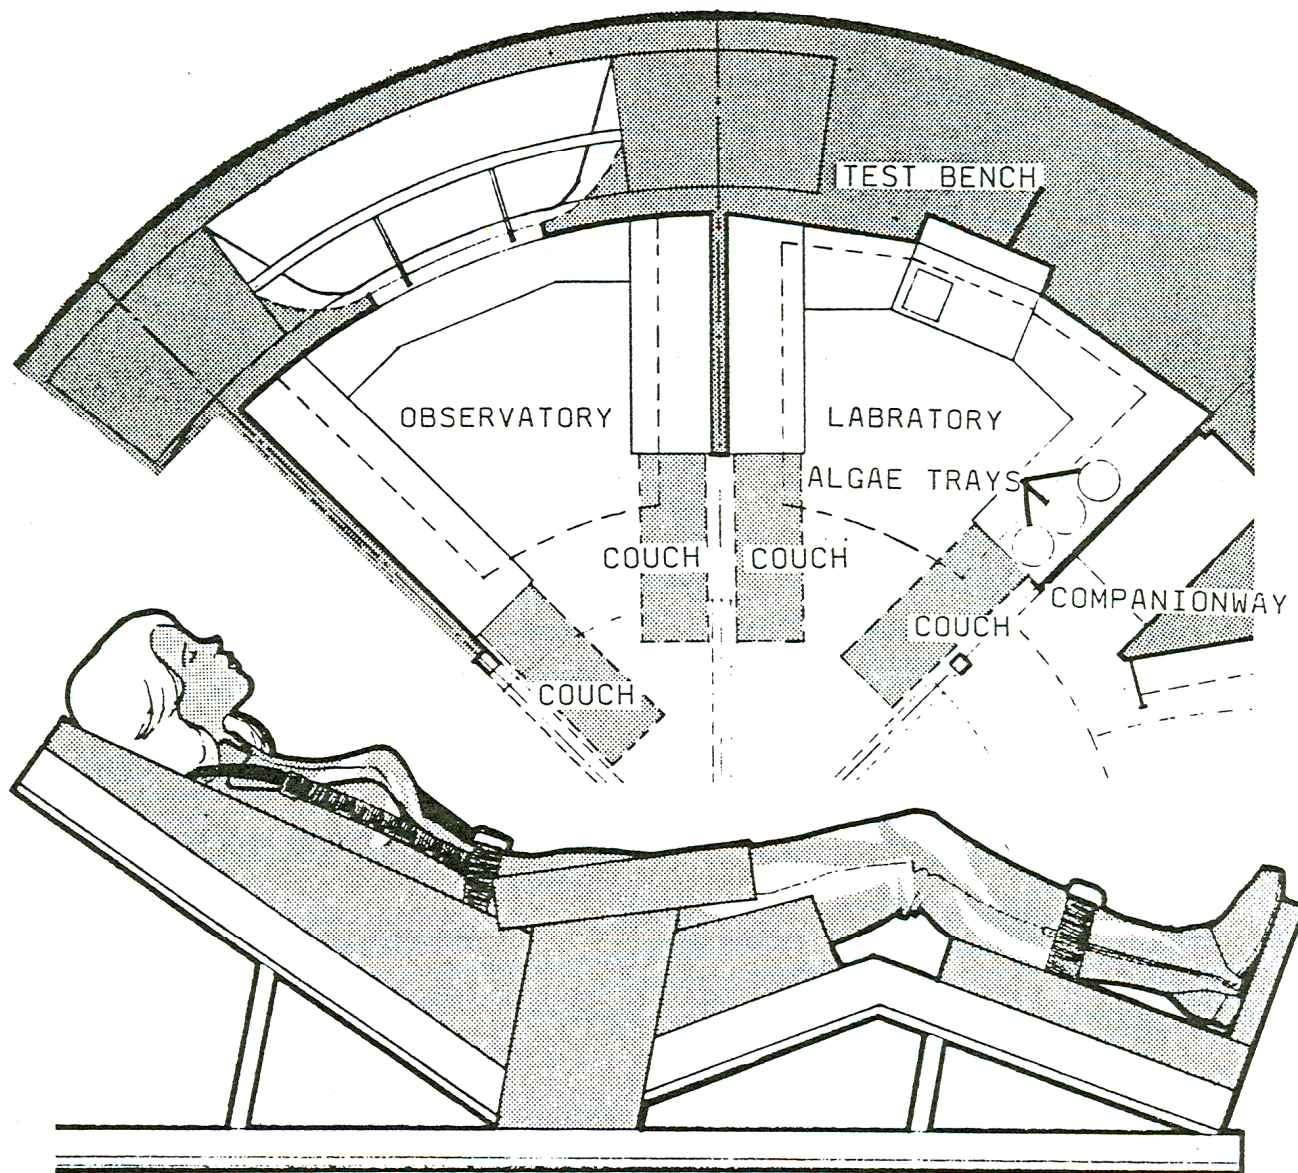

OBSERVATORY & LABORATORY

LIFT-OFF COUCHES

Four lift-off couches are located in the observatory and laboratory area. A shoulder harness and leg belt will secure the astronaut against the intolerable G-forces generated by the ships landing on the new planet. When not in use the couches are stored under counters. To ready a couch push the "open" button at the counter edge, the counter end panel will lower and the couch will slide out like a drawer.