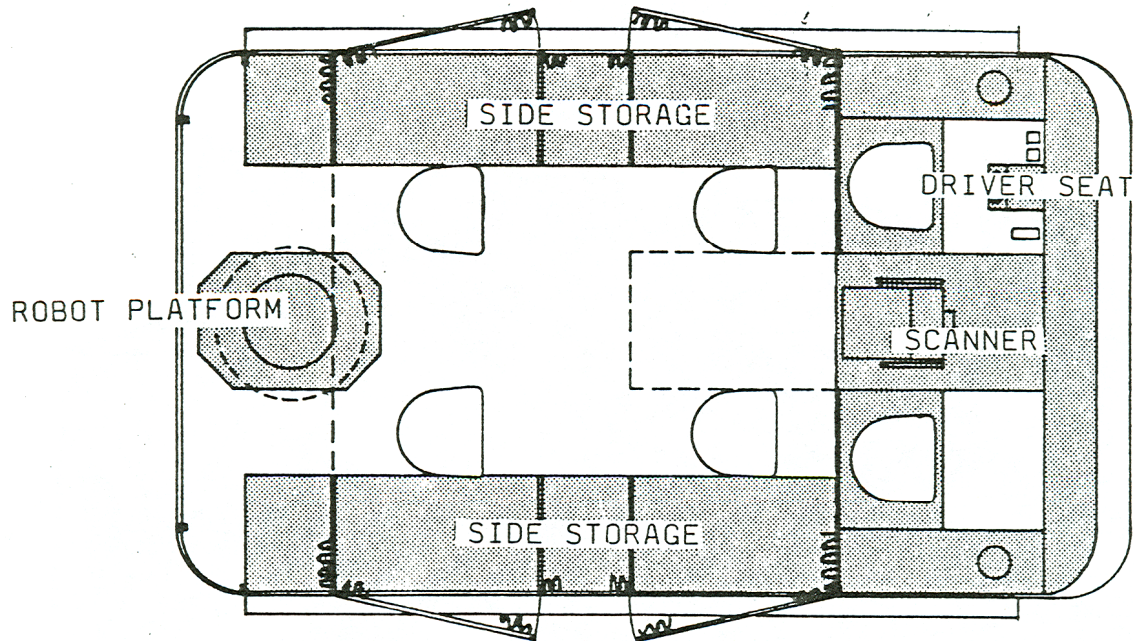

# JUPITER 2 OPERATORS MANUAL

Camping supplies are the same for the space camp as for the chariot. Four storage compartments are located in the sides of the vehicle. They will contain general supplies, cooking supplies and other small supplies.

The bulk of the camping gear is six large storage cases, two blue, two silver and two green. The blue cases contain parts to the sun-shield. The silver cases are insulated to carry food. The green cases will carry clothing and other general supplies. The sonic dishwasher is another item to take along, so are two cook sets, a folding table and a tool chest. There is also room for six sleeping bags and two personal hygiene kits.