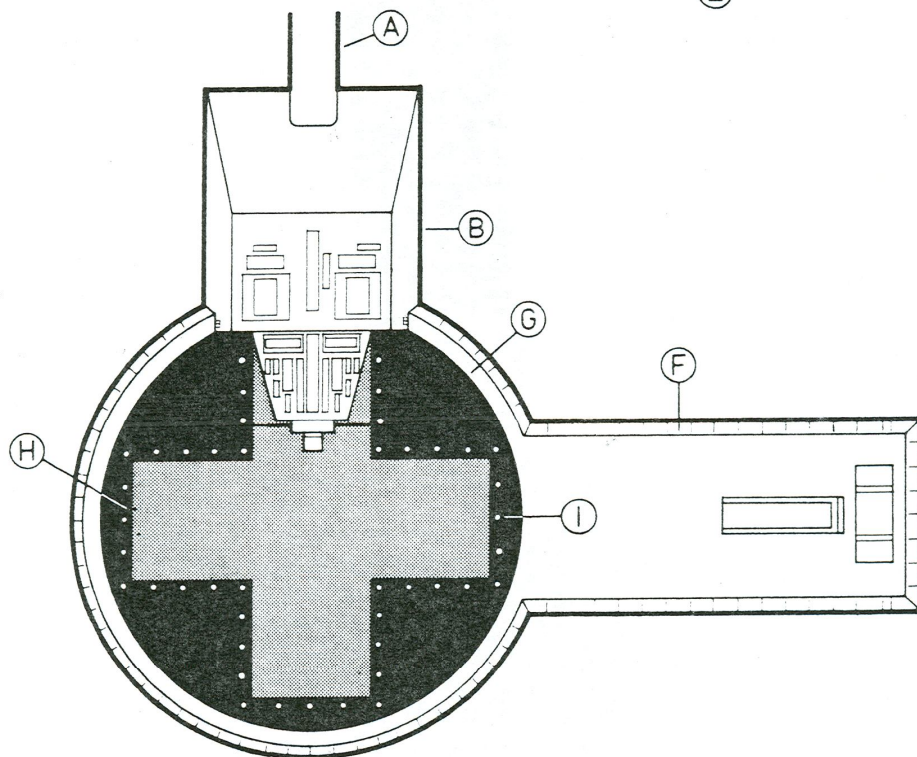

# MOONBASE ALPHA TECHNICAL NOTEBOOK

PAGE 1002: LAUNCH PAD EXTERNAL VIEW

External Structures

Alpha-1002

## LAUNCH PAD EXTERNAL VIEWS

SIDE PROFILE

LUNAR SURFACE

TOP PLAN

FEET x 10

METERS x 10

1:762 scale

For KEY see ALPHA - 1008