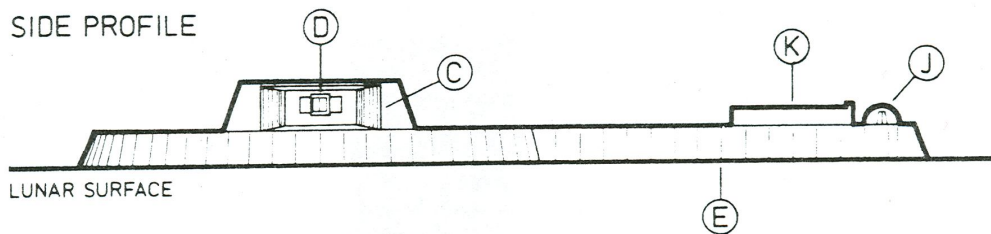

# MOONBASE ALPHA TECHNICAL NOTEBOOK

PAGE 1002: LAUNCH PAD EXTERNAL VIEW

External Structures

Alpha-1002

## LAUNCH PAD EXTERNAL VIEWS

SIDE PROFILE

LUNAR SURFACE

TOP PLAN

FEET x 10

METERS x 10

1:762 scale

For KEY see ALPHA - 1008