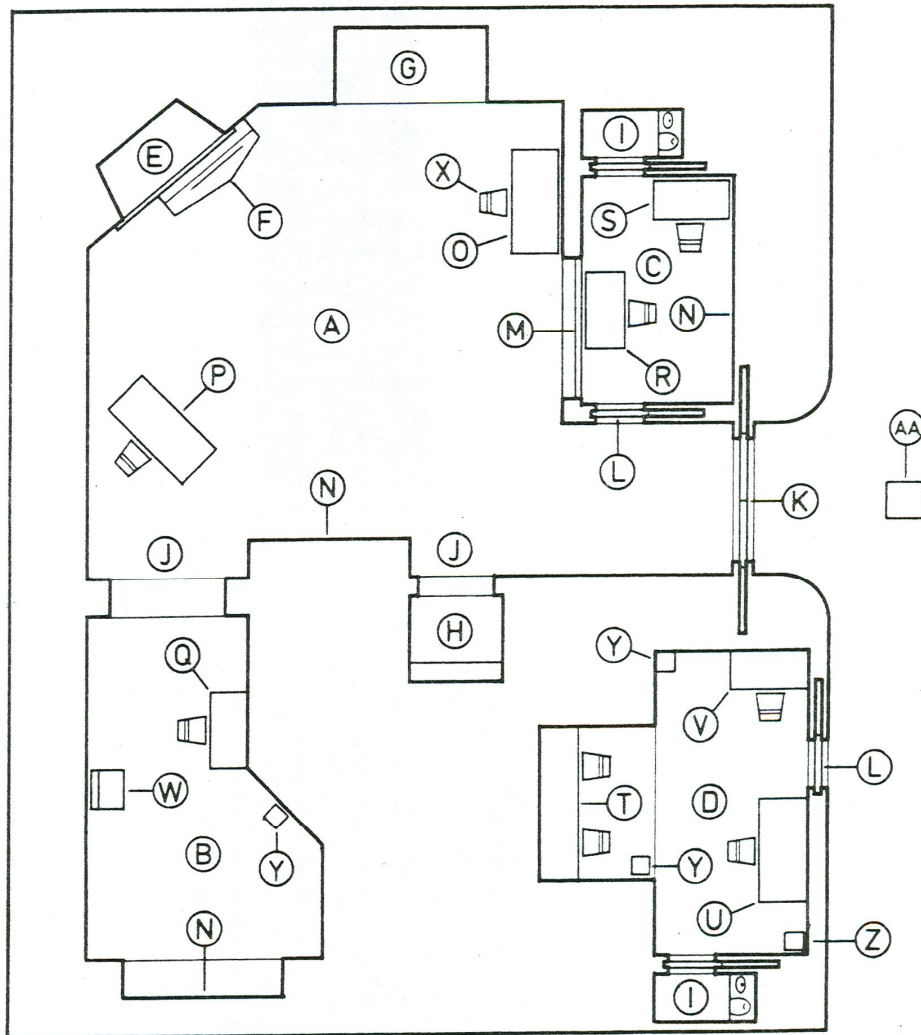

MOONBASE ALPHA TECHNICAL NOTEBOOK

PAGE 1012: LIFE SUPPORT/WEAPONS CENTER

Internal Structures

Alpha-1012

POWER LIFE SUPPORT/WEAPONS CENTER

LEVEL J PLAN