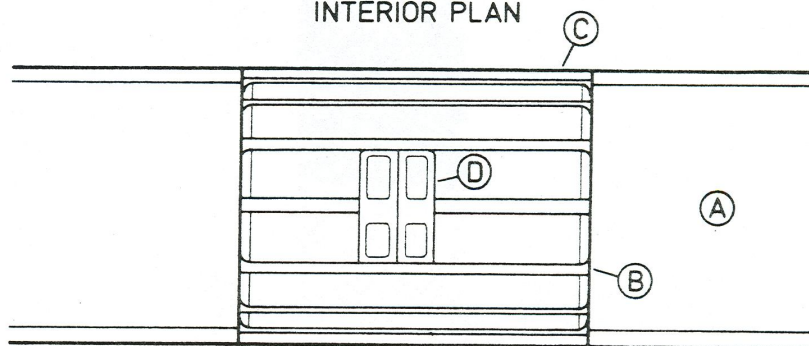

# MOONBASE ALPHA TECHNICAL NOTEBOOK

PAGE 1014: TRAVEL TUBE

Internal Structures

Alpha-1014

## TRAVEL TUBE PASSENGER CAR

INTERIOR PLAN

SIDE PROFILE

REAR ELEVATION

FRONT ELEVATION

METERS

1:96 scale