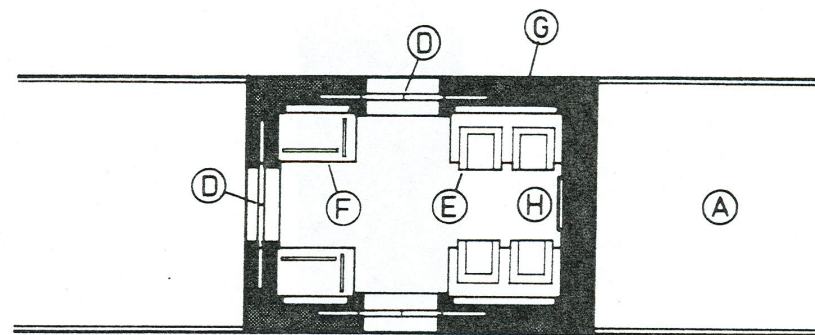

# MOONBASE ALPHA TECHNICAL NOTEBOOK

PAGE 1014: TRAVEL TUBE

Internal Structures

Alpha-1014

## TRAVEL TUBE PASSENGER CAR

INTERIOR PLAN

SIDE PROFILE

REAR ELEVATION

FRONT ELEVATION

METERS

1:96 scale