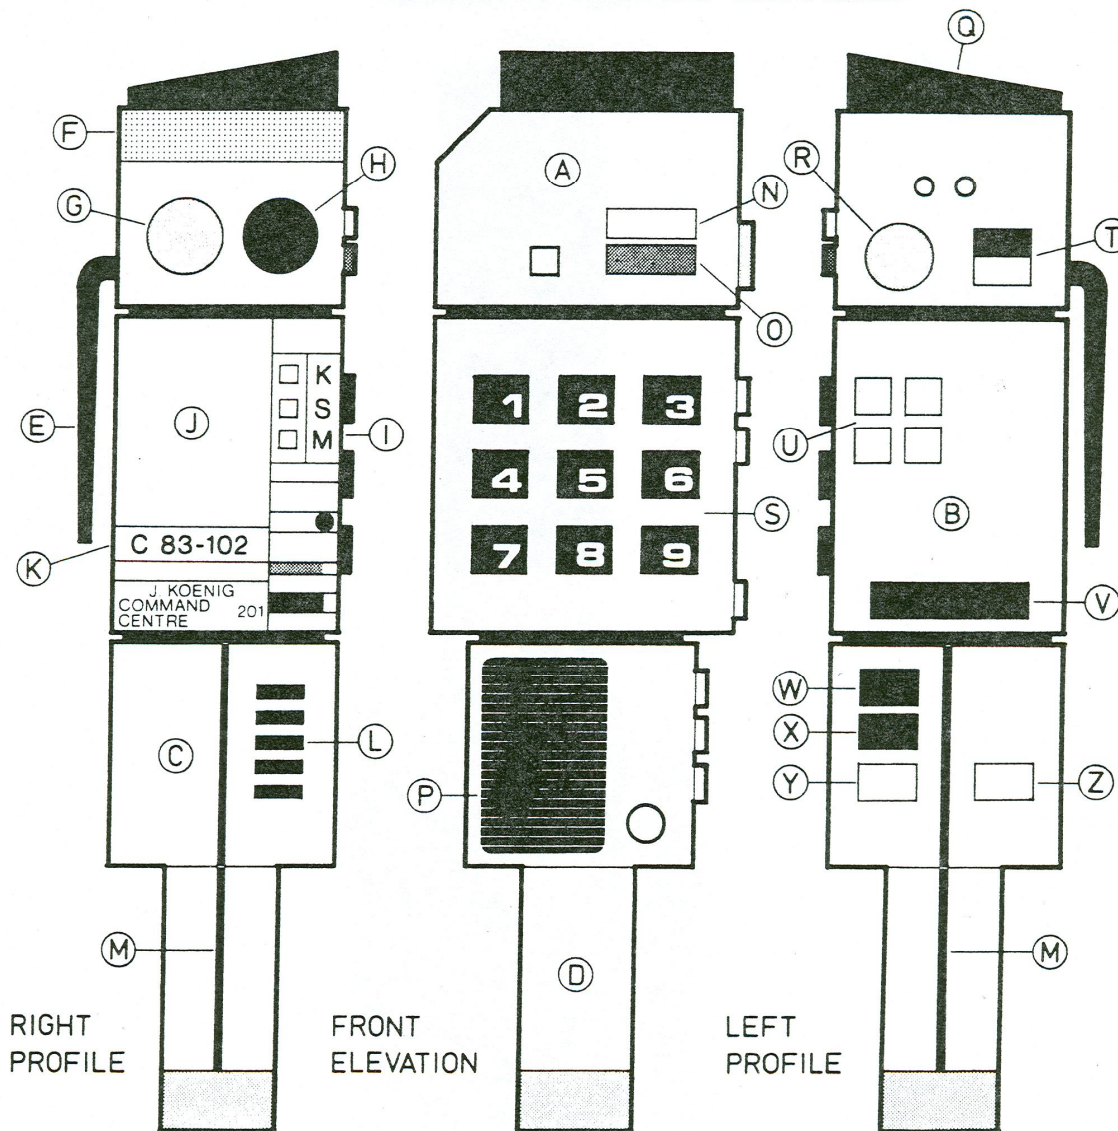

MOONBASE ALPHA TECHNICAL NOTEBOOK

PAGE 2001: COMLOCK

Hardware

Commlock-2001

COMMLOCK COMMUNICATIONS/LOCKING DEVICE

- COLORS:
- LIGHT GRAY
 - SILVER
 - RED
 - BLACK