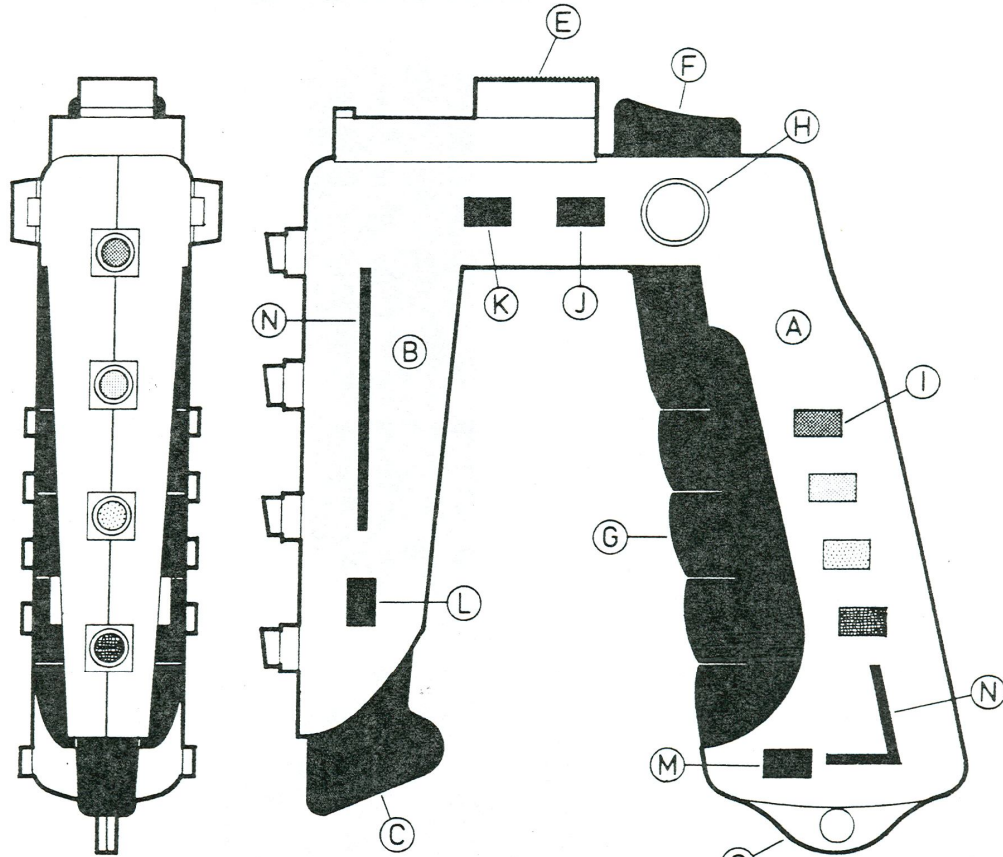

Hardware

Stun Gun-2005

STUN GUN LASER WEAPON MODEL 2

FRONT
ELEVATION

LEFT PROFILE

TOP PLAN

COLORS:

	SILVER		YELLOW
	RED		GREEN
	BLACK		BLUE