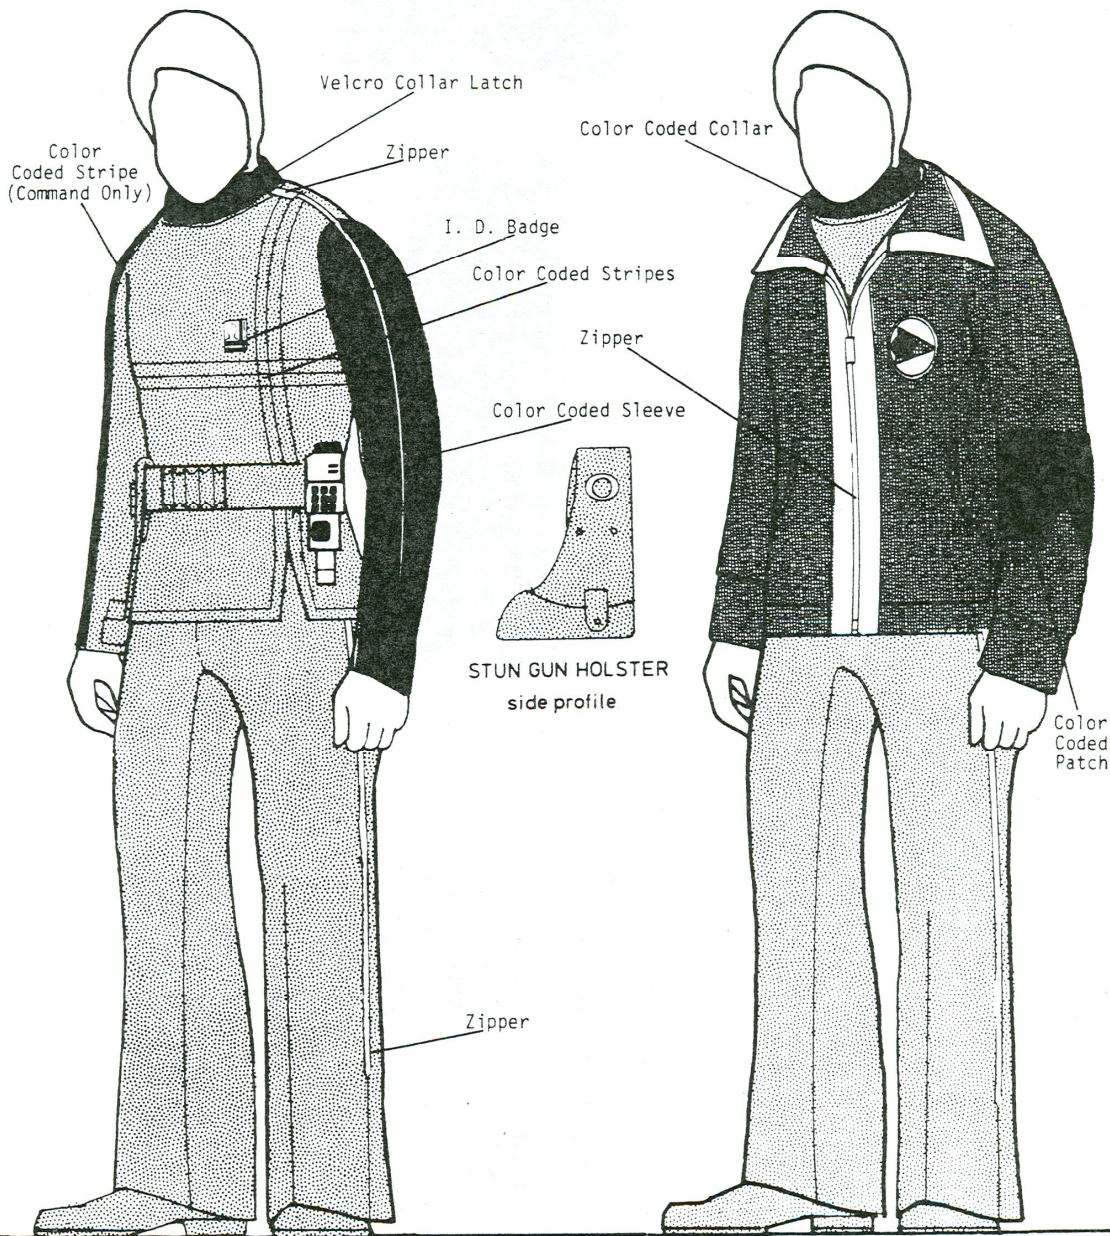

MOONBASE ALPHA TECHNICAL NOTEBOOK

PAGE 3001: UNIFORMS

Uniforms

Executive Officers - 3001

MALE

STANDARD MALE UNIFORM

STANDARD LIGHTWEIGHT JACKET

COLOR CODE: BLACK - COMMAND
 WHITE - MEDICAL
 FLAME - MAIN MISSION
 YELLOW - DATA

ORANGE - RECONNAISSANCE
 RUST - TECHNICAL
 PURPLE - SECURITY
 KHAKI - VISITOR