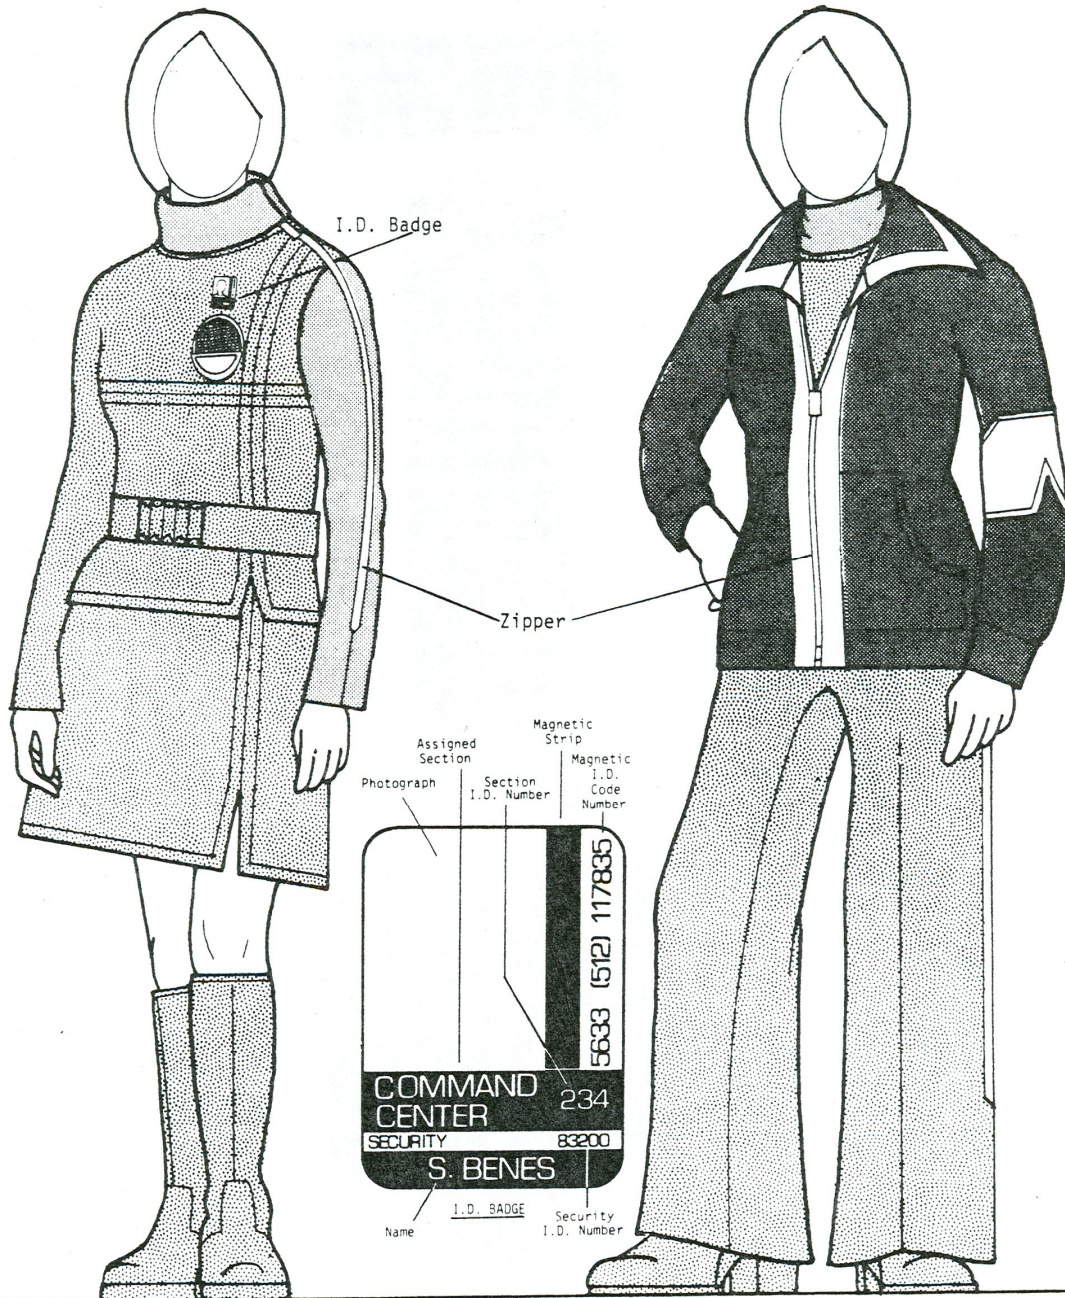

## FEMALE

STANDARD FEMALE UNIFORM

STANDARD LIGHTWEIGHT JACKET

COLORS:		YELLOW		FLAME
		SILVER		BLUE
		KHAKI		BLACK