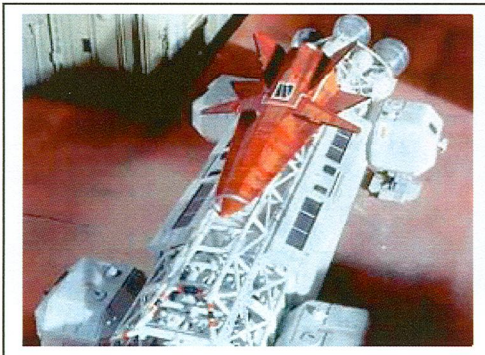

Data

Synopses-8025

23. Immunity Syndrome

Screenplay: JOHNNY BYRNE
Director: BOB BROOKS

On an Earth-type planet, engineer Joe Lustig is dead and Tony lies half dead. The cause is unknown. As Alan and Koenig prepare to bring Tony back to Alpha, the atmosphere on board their Eagle changes and the metal begins to disintegrate. The ship crashes. The crew is safe but Tony is farther away than ever from badly needed medical attention. On Alpha, Maya realizes why the shipboard atmosphere changed and she and Helena plan to use a space glider made of plastic to reach the marooned Alphans. Meanwhile, Koenig discovers a geodesic structure inside of which he finds a holographic recording made by the last man of an earlier alien landing party. The image tells of a creature who is trying to communicate, but who is mistakenly killing those it wishes to talk to. It is a race against time as Koenig prepares to face the creature and Maya and Helena struggle to land their space glider.

24. The Dorcons

(Originally titled "Return of the Dorcons")

Screenplay: JOHNNY BYRNE
Director: TOM CLEGG

A beam of light flashes from an alien space probe and Maya falls to the floor screaming in agony. The Dorcons have arrived and their target is the Psychon princess. The huge Dorcon battleship hangs over Alpha demanding Maya. They need a Psychon brain stem to give immortality to their leader, and since Maya is the last of her race, they will stop at nothing to obtain it. Badly damaged, Moonbase is forced to give up its alien friend. Maya is taken aboard by transfer beam – but so is Koenig! He rescues Maya from alien surgery, but they are still trapped aboard the warship. Aid comes in the form of the treacherous Malic. He aids Koenig in freeing Maya because if the leader dies, he will rule the Dorcons. But Malic does not intend to wait for the leader to die a natural death. He plans to blame his murder of the leader on the Alphans – thus insuring Maya's death as well.